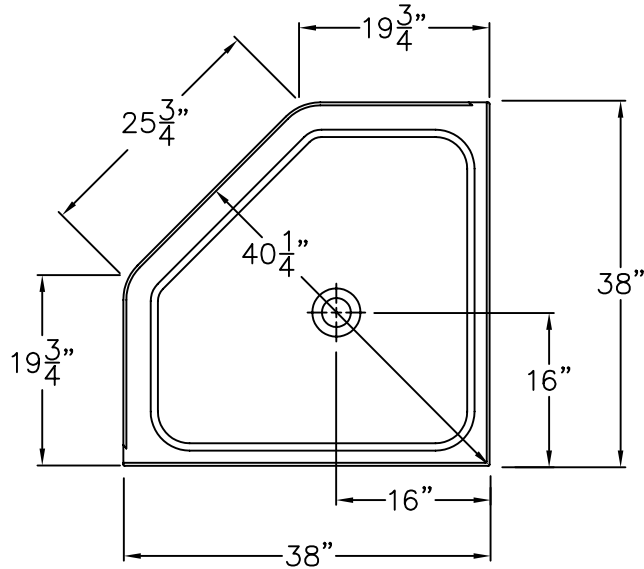

LUXURY ACRYLIC SERIES

SUBMITTAL DATA

TOP VIEW

SIDE VIEW

ABC 3838 ACRYLIC CORNER SHOWER PAN. UNIT MEASURES 38" x 38" x 5 1/4"
WITH A THRESHOLD HEIGHT OF 4".

DUE TO THE NATURE OF THE MATERIALS
DIMENSIONS MAY VARY ± 1/2"

Job Name:	AQUARIUS		
Model No.:	Drawing#: ABC 3838 ACRYLIC PAN		
Approved by:	Date Approved:	Date: 5-1-08	Revised: 6-18-10
Rep.:	Wholesaler:	Quote No.:	

PRAXIS INDUSTRIES, INC.
ROUTE 1, BOX 46D - SAVANNAH, TN 38372
1 (800) 443-7269 - FAX (901) 925-4290