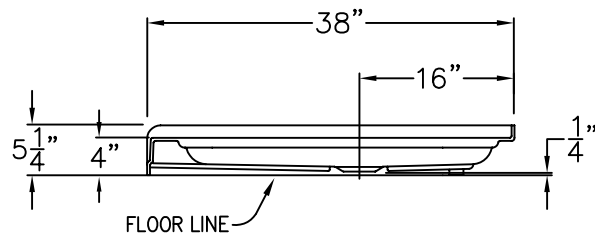

LUXURY ACRYLIC SERIES

SUBMITTAL DATA

TOP VIEW

SIDE VIEW

ABC 3838 ACRYLIC CORNER SHOWER PAN. UNIT MEASURES 38" x 38" x 5 1/4"
WITH A THRESHOLD HEIGHT OF 4".

DUE TO THE NATURE OF THE MATERIALS
DIMENSIONS MAY VARY ± 1/2"