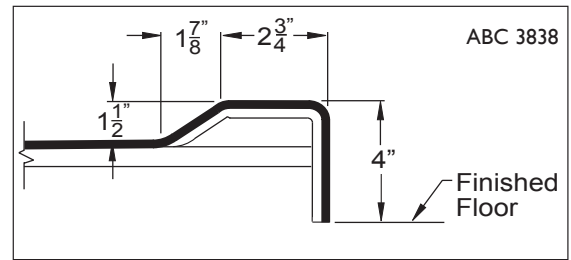

THERMAL CAST ACRYLIC shower bases

ABC 3838 38" x 38" x 5.25"

Cast acrylic corner shower base with 4" easy-step threshold

HANDED center drain

WEIGHT 68

WARRANTY 5 year limited

4" EasyStep™

CORNER BASES	A	B	C	D
ABC 3838	38"	16"	38"	16"