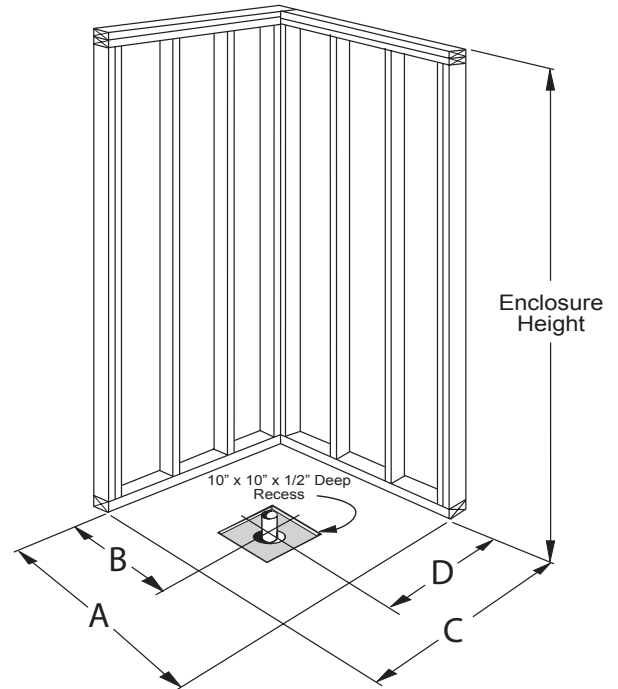

THERMAL CAST ACRYLIC shower bases

ABC 3838 38" x 38" x 5.25"

Cast acrylic corner shower base with 4" easy-step threshold

HANDED center drain

WEIGHT 68

WARRANTY 5 year limited

4" EasyStep™

CORNER BASES	A	B	C	D
ABC 3838	38"	16"	38"	16"