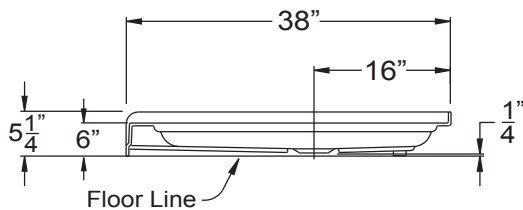

THERMAL CAST ACRYLIC shower bases

ABC 3838 38" x 38" x 5.25"

Cast acrylic corner shower base with 4" easy-step threshold

HANDED center drain

WEIGHT 68

WARRANTY 5 year limited

4" EasyStep™

CORNER BASES	A	B	C	D
ABC 3838	38"	16"	38"	16"