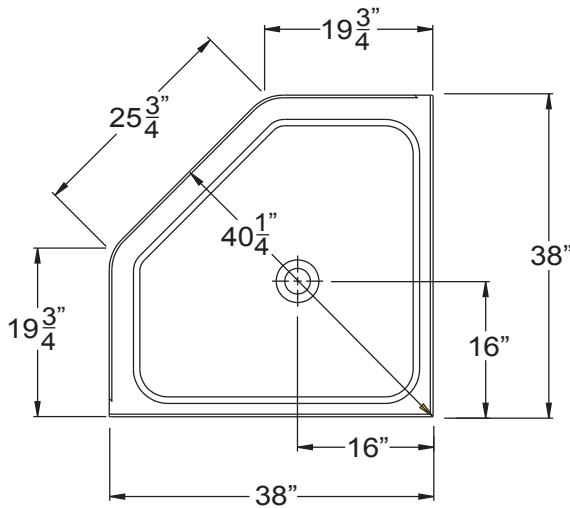

THERMAL CAST ACRYLIC shower bases

ABC 3838 38" x 38" x 5.25"

Cast acrylic corner shower base with 4" easy-step threshold

HANDED center drain

WEIGHT 68

WARRANTY 5 year limited

4" EasyStep™

CORNER BASES	A	B	C	D
ABC 3838	38"	16"	38"	16"