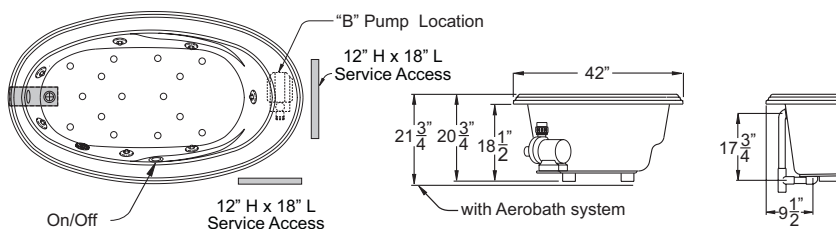

biscuit

Cut-Out

1" to inside dimension around the rim

Operating Capacity

70 Gallons

Shipping Weight:

Soaker - 174 lbs

Whirlpool - 204 lbs

Hydro-Massage System

4 Premium Power-Flow Adjustable Jets

1 Lumbar Ease-Flow Adjustable Jets

2 Foot Ease-Flow Adjustable Jets

Optional Features

- Skirt
Not Available
- Cast Acrylic Nailing Flange
Not Available
- In-Line Heater
Yes

ALTERNATE PUMP LOCATION

END VIEW

DRAIN / OVERFLOW