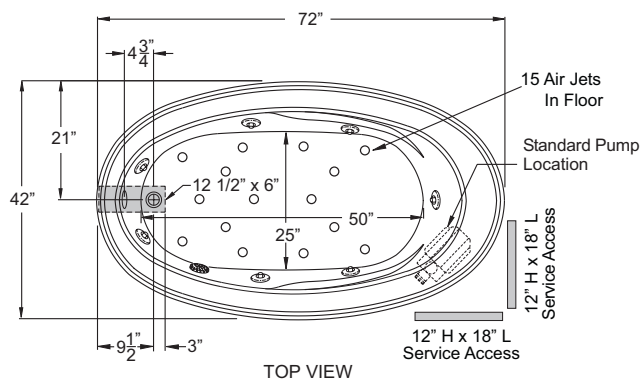

soaker tub

whirlpool

airtub

RN ORLN 6 72" x 42" x 20.75"

AirBath option will add 1" to height of unit

Premium Thermal Cast Acrylic

white

bone

biscuit

Cut-Out

1" to inside dimension around the rim

Operating Capacity

70 Gallons

Shipping Weight:

Soaker - 174 lbs

Whirlpool - 204 lbs

Hydro-Massage System

4 Premium Power-Flow Adjustable Jets

1 Lumbar Ease-Flow Adjustable Jets

2 Foot Ease-Flow Adjustable Jets

Optional Features

- Skirt
Not Available
- Cast Acrylic Nailing Flange
Not Available
- In-Line Heater
Yes

ALTERNATE PUMP LOCATION

END VIEW

DRAIN / OVERFLOW